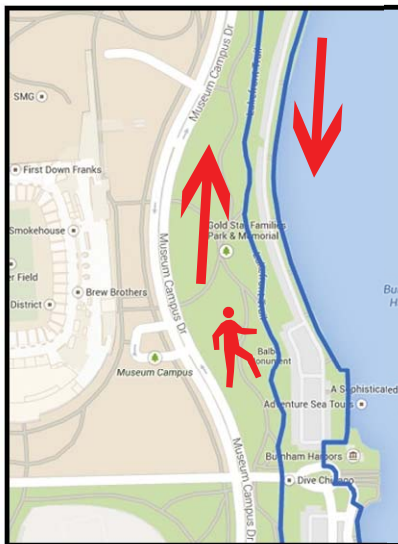

SMTC Walk-A-Thon Route

October 2, 2021

31st Street Beach to Museum Park (Roundtrip Approx. 4 miles)

Lakefront Trail, Chicago, IL 60616

31st Street Beach

via Lakefront Trail **1 h 19 min**

Show terrain **4.0 miles**

List all steps **Preview steps**

Direction:

- 1. Start from 31st Street Beach**
- 2. Follow lakefront trail to museum park**
- 3. U turn at Museum Campus Dr. /E. Solidarity Dr**
- 4. Follow lakefront trail back to 31st Street Beach**

Picture 1

Picture 2

Picture 3 - Turn Point